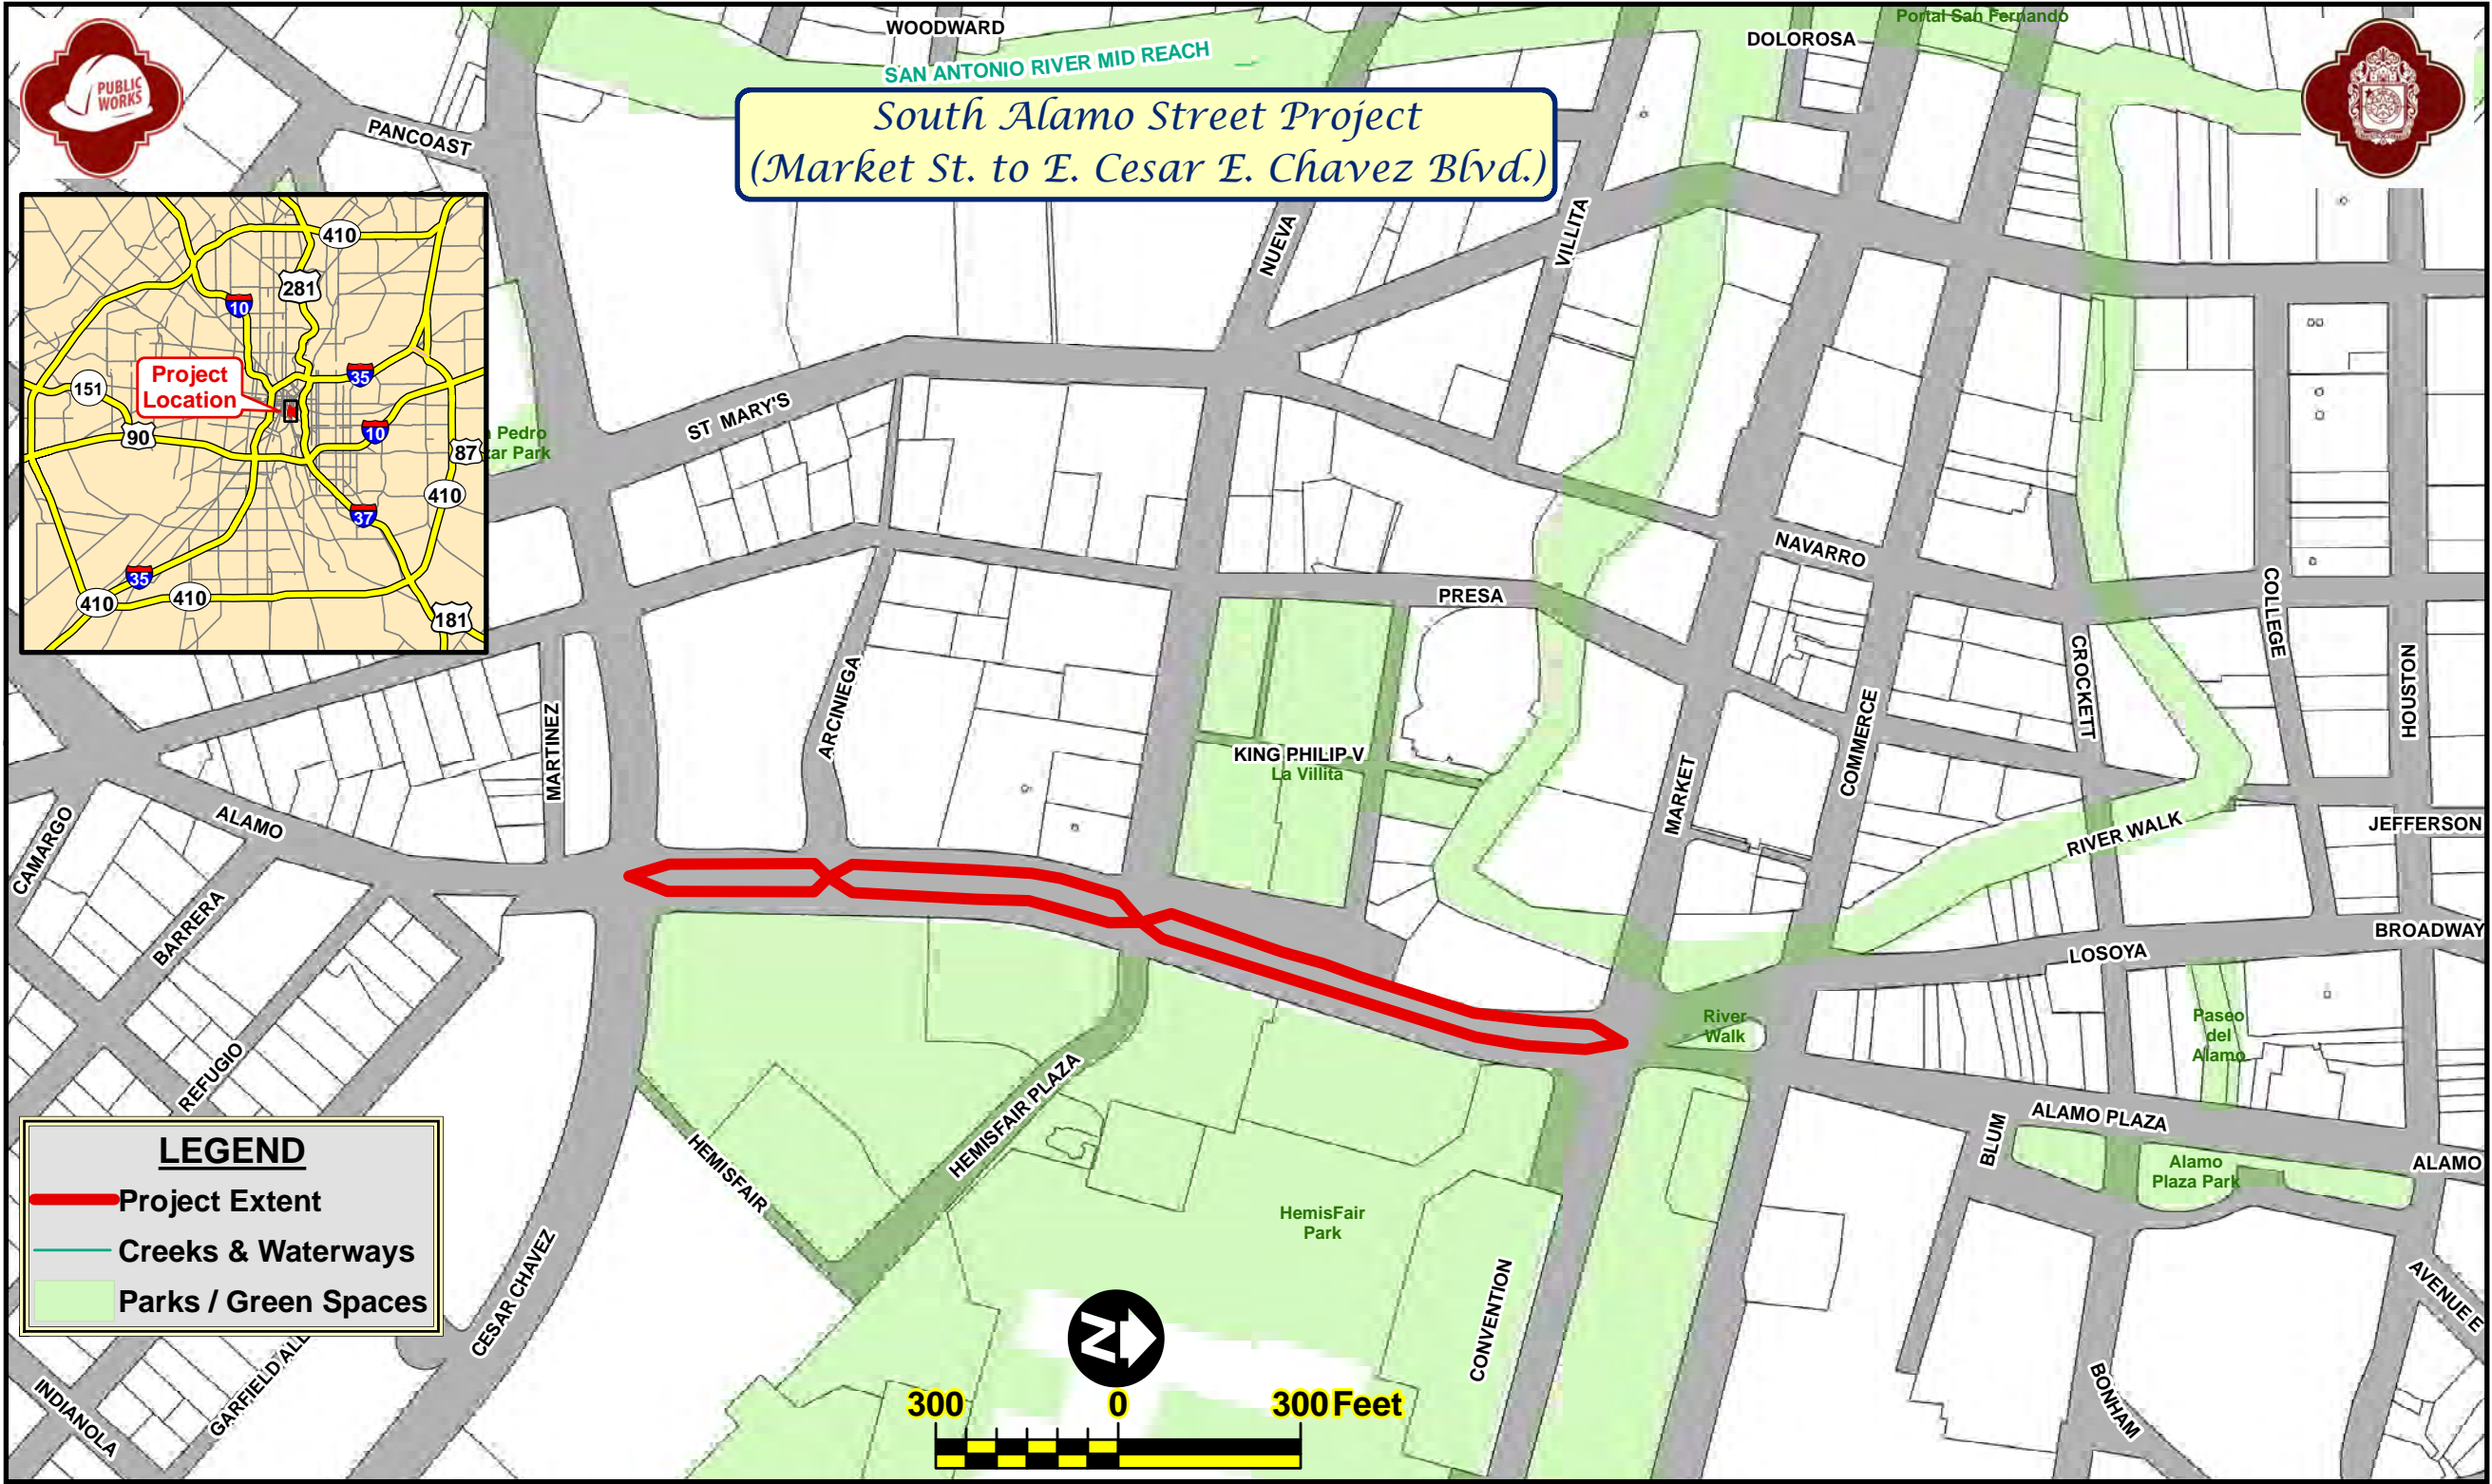

*South Alamo Street Project
(Market St. to E. Cesar E. Chavez Blvd.)*

LEGEND

- Project Extent
- Creeks & Waterways
- Parks / Green Spaces